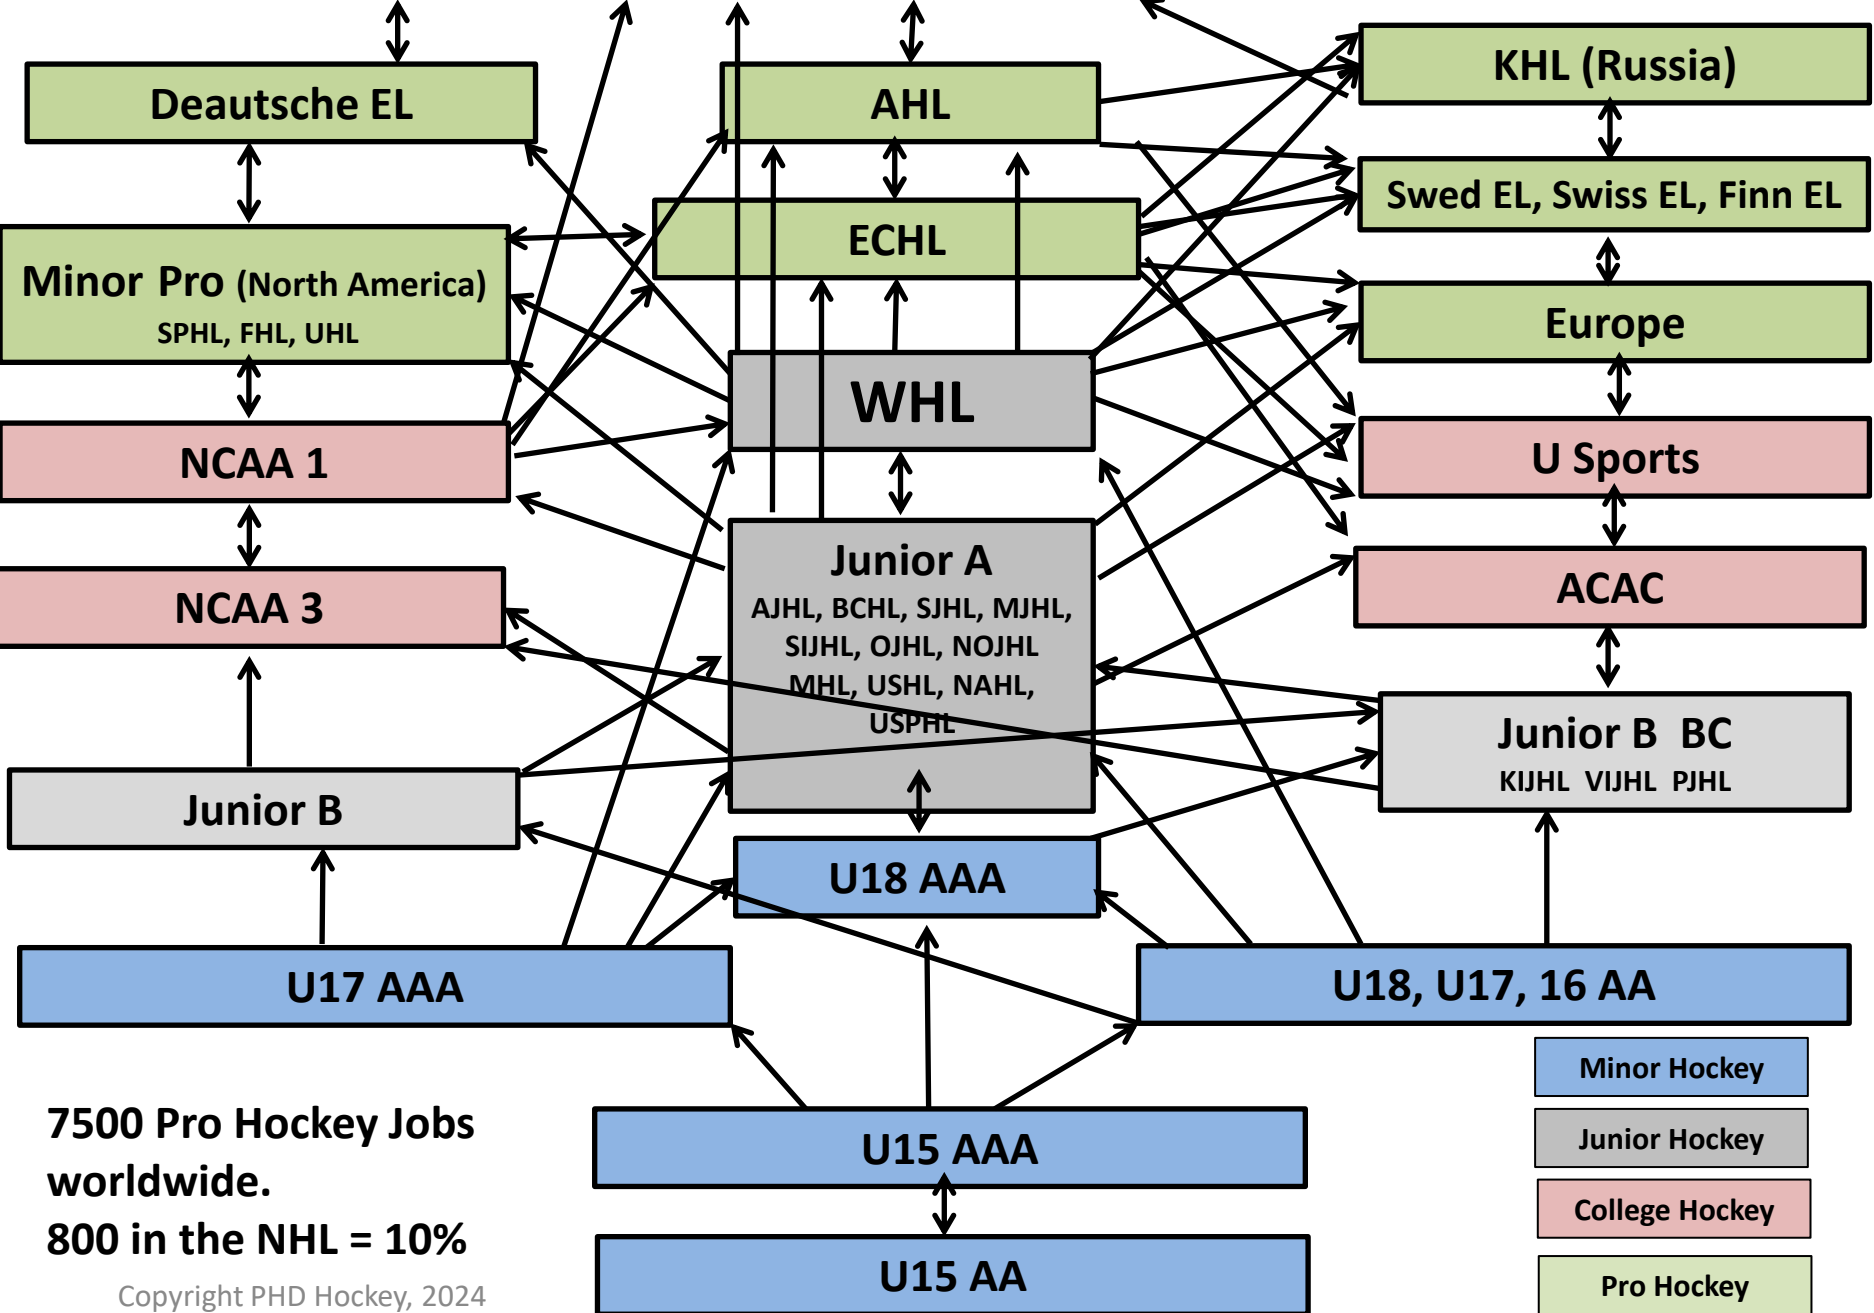

NHL

7500 Pro Hockey Jobs worldwide.
800 in the NHL = 10%